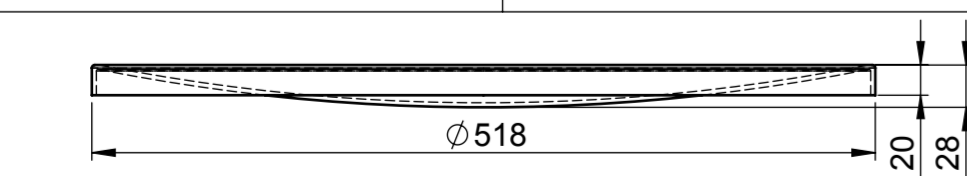

DOME

LOW DOME

TUBE 625mm

COLLAR

FLASHING PLATE FOR PITCHED ROOF

TUBE 415mm

FLASHING PLATE FOR FLAT ROOFS

ADJUSTABLE ELBOW 23°

DIFFUSER - STANDARD

ADJUSTABLE ELBOW 45°

DIFFUSER - INSTANT

LIGHTWAY SILVER 600

lightway[®]
crystal tubular skylights

NO: PP-0004-EN

VERSION: 2/2011