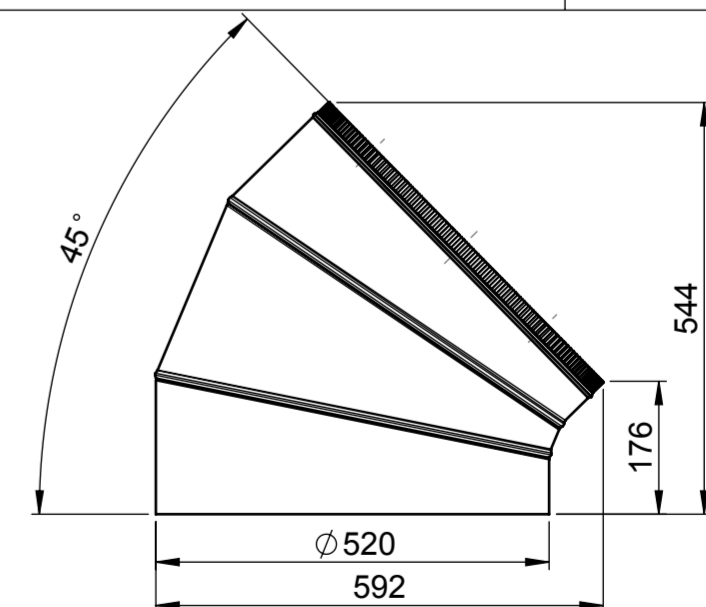

DOME

LOW DOME

TUBE 625mm

COLLAR

FLASHING PLATE FOR PITCHED ROOF

TUBE 415mm

FLASHING PLATE FOR FLAT ROOFS

ADJUSTABLE ELBOW 23°

DIFFUSER - STANDARD

ADJUSTABLE ELBOW 45°

DIFFUSER - INSTANT

LIGHTWAY SILVER 600

lightway[®]
crystal tubular skylights

NO: PP-0004-EN

VERSION: 2/2011