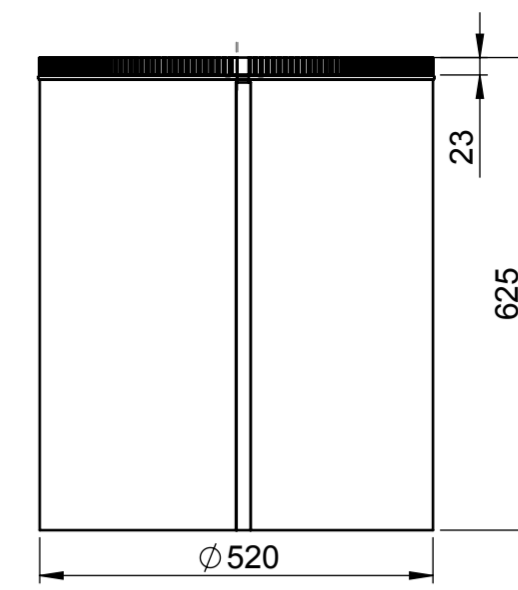

DOME

LOW DOME

TUBE 625mm

COLLAR

FLASHING PLATE FOR PITCHED ROOF

TUBE 415mm

FLASHING PLATE FOR FLAT ROOFS

ADJUSTABLE ELBOW 23°

DIFFUSER - STANDARD

ADJUSTABLE ELBOW 45°

DIFFUSER - INSTANT

LIGHTWAY SILVER 600

lightway[®]
crystal tubular skylights

NO: PP-0004-EN

VERSION: 2/2011