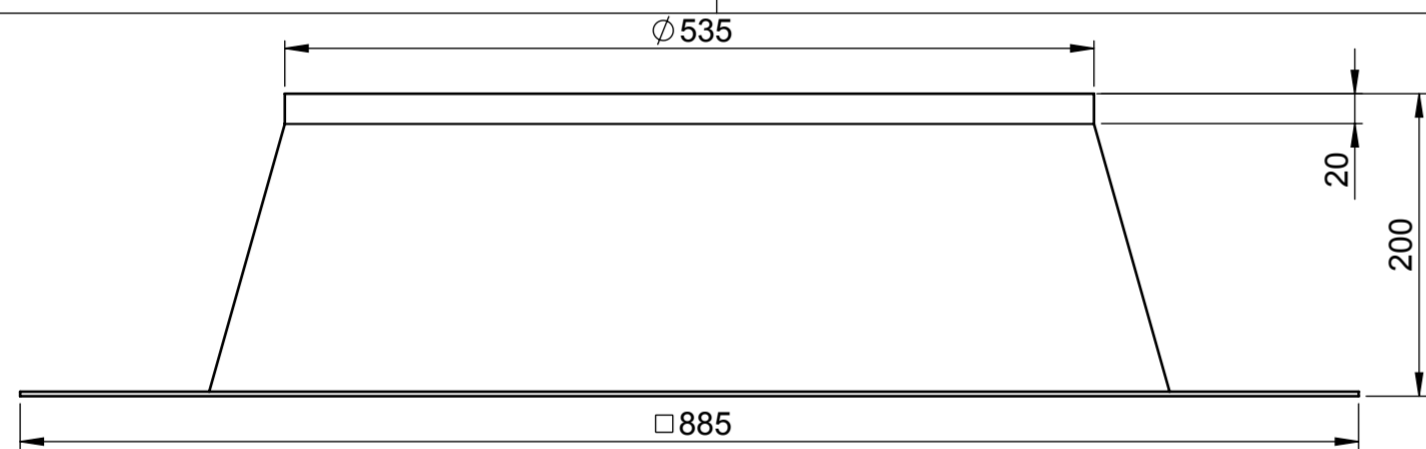

DOME

LOW DOME

TUBE 625mm

COLLAR

FLASHING PLATE FOR PITCHED ROOF

TUBE 415mm

FLASHING PLATE FOR FLAT ROOFS

ADJUSTABLE ELBOW 23°

DIFFUSER - STANDARD

ADJUSTABLE ELBOW 45°

DIFFUSER - INSTANT

LIGHTWAY SILVER 600

lightway[®]
crystal tubular skylights

NO: PP-0004-EN

VERSION: 2/2011