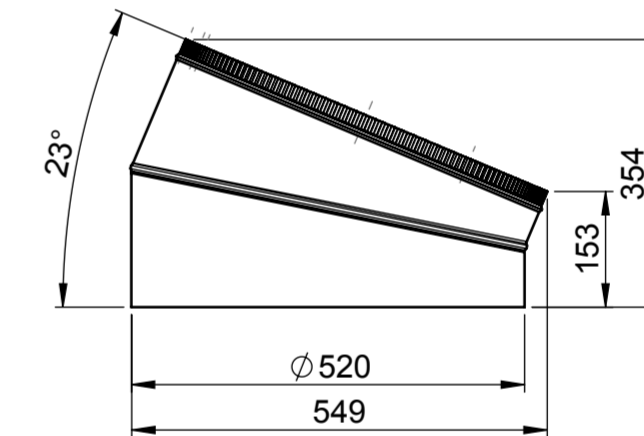

DOME

LOW DOME

TUBE 625mm

COLLAR

FLASHING PLATE FOR PITCHED ROOF

TUBE 415mm

FLASHING PLATE FOR FLAT ROOFS

ADJUSTABLE ELBOW 23°

DIFFUSER - STANDARD

ADJUSTABLE ELBOW 45°

DIFFUSER - INSTANT

LIGHTWAY SILVER 600

lightway[®]
crystal tubular skylights

NO: PP-0004-EN

VERSION: 2/2011