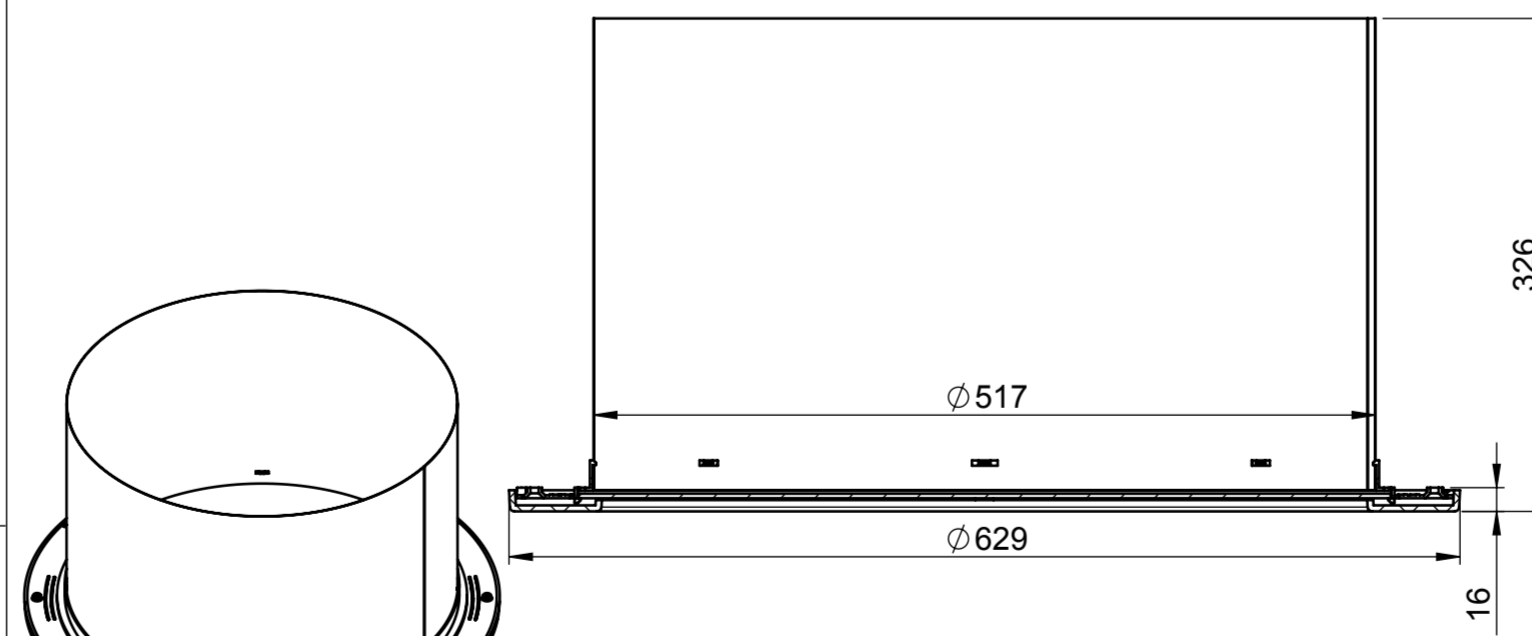

DOME

LOW DOME

TUBE 625mm

COLLAR

FLASHING PLATE FOR PITCHED ROOF

TUBE 415mm

FLASHING PLATE FOR FLAT ROOFS

ADJUSTABLE ELBOW 23°

DIFFUSER - STANDARD

ADJUSTABLE ELBOW 45°

DIFFUSER - INSTANT

LIGHTWAY SILVER 600

lightway[®]
crystal tubular skylights

NO: PP-0004-EN

VERSION: 2/2011