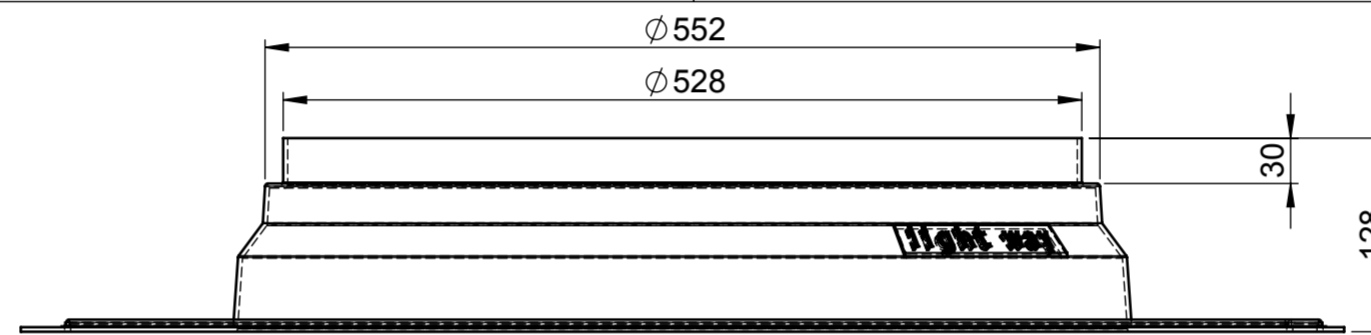

DOME

LOW DOME

TUBE 625mm

COLLAR

FLASHING PLATE FOR PITCHED ROOF

TUBE 415mm

FLASHING PLATE FOR FLAT ROOFS

ADJUSTABLE ELBOW 23°

DIFFUSER - STANDARD

ADJUSTABLE ELBOW 45°

DIFFUSER - INSTANT

LIGHTWAY SILVER 600

lightway[®]
crystal tubular skylights

NO: PP-0004-EN

VERSION: 2/2011