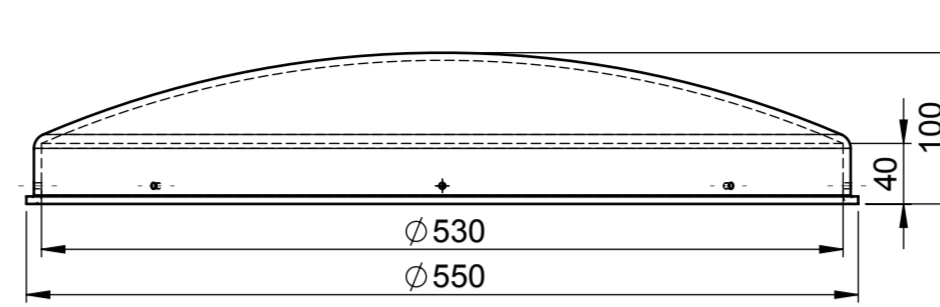

DOME

LOW DOME

TUBE 625mm

COLLAR

FLASHING PLATE FOR PITCHED ROOF

TUBE 415mm

FLASHING PLATE FOR FLAT ROOFS

ADJUSTABLE ELBOW 23°

DIFFUSER - STANDARD

ADJUSTABLE ELBOW 45°

DIFFUSER - INSTANT

LIGHTWAY SILVER 600

lightway[®]
crystal tubular skylights

NO: PP-0004-EN

VERSION: 2/2011