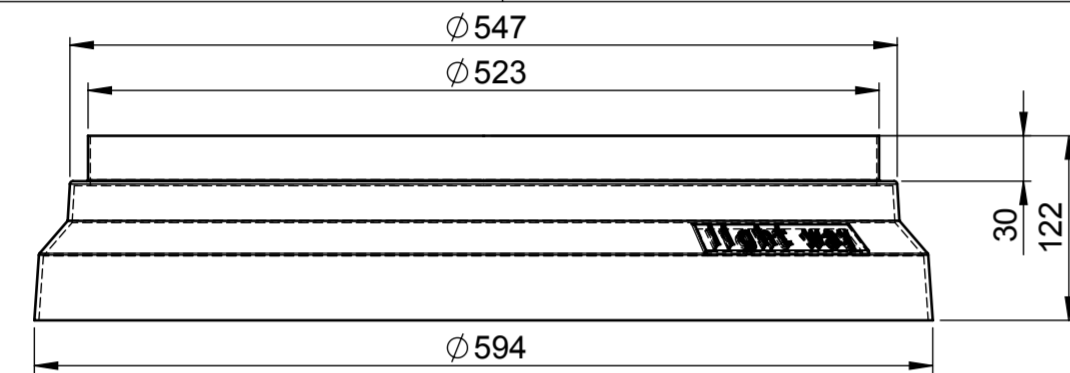

DOME

LOW DOME

TUBE 625mm

COLLAR

FLASHING PLATE FOR PITCHED ROOF

TUBE 415mm

FLASHING PLATE FOR FLAT ROOFS

ADJUSTABLE ELBOW 23°

DIFFUSER - STANDARD

ADJUSTABLE ELBOW 45°

DIFFUSER - INSTANT

LIGHTWAY SILVER 600

lightway[®]
crystal tubular skylights

NO: PP-0004-EN

VERSION: 2/2011