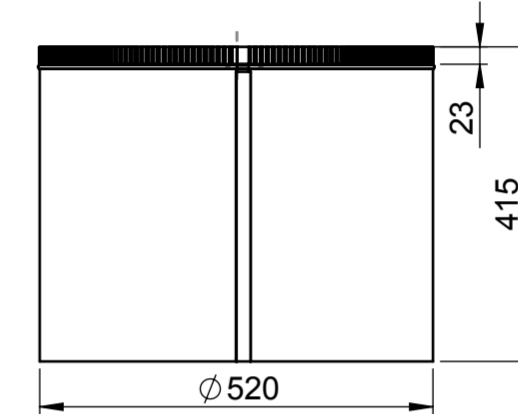

DOME

LOW DOME

TUBE 625mm

COLLAR

FLASHING PLATE FOR PITCHED ROOF

TUBE 415mm

FLASHING PLATE FOR FLAT ROOFS

ADJUSTABLE ELBOW 23°

DIFFUSER - STANDARD

ADJUSTABLE ELBOW 45°

DIFFUSER - INSTANT

LIGHTWAY SILVER 600

lightway[®]
crystal tubular skylights

NO: PP-0004-EN

VERSION: 2/2011