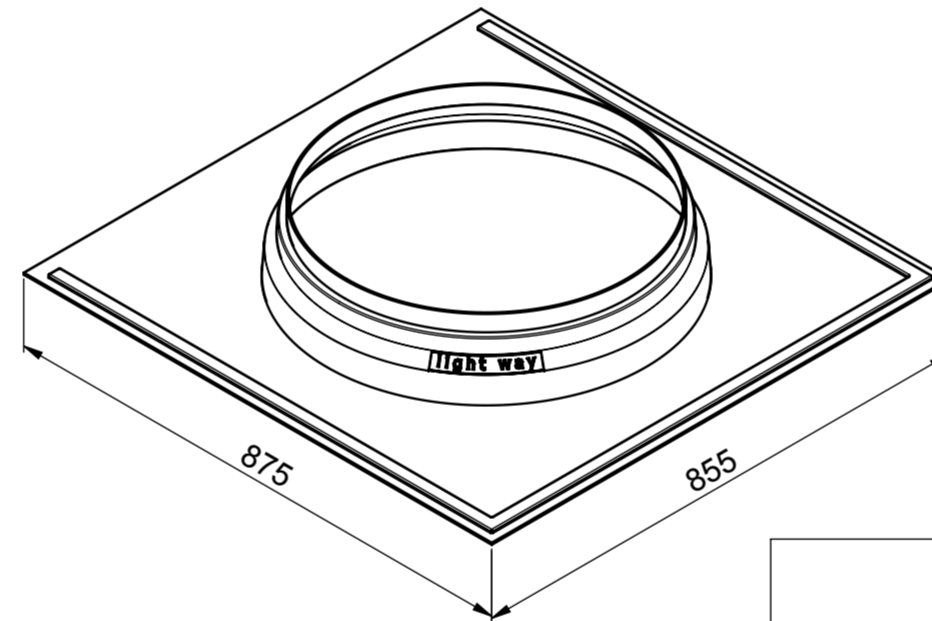

DOME

LOW DOME

TUBE 625mm

COLLAR

FLASHING PLATE FOR PITCHED ROOF

TUBE 415mm

FLASHING PLATE FOR FLAT ROOFS

ADJUSTABLE ELBOW 23°

DIFFUSER - STANDARD

ADJUSTABLE ELBOW 45°

DIFFUSER - INSTANT

LIGHTWAY SILVER 600

lightway[®]
crystal tubular skylights

NO: PP-0004-EN

VERSION: 2/2011